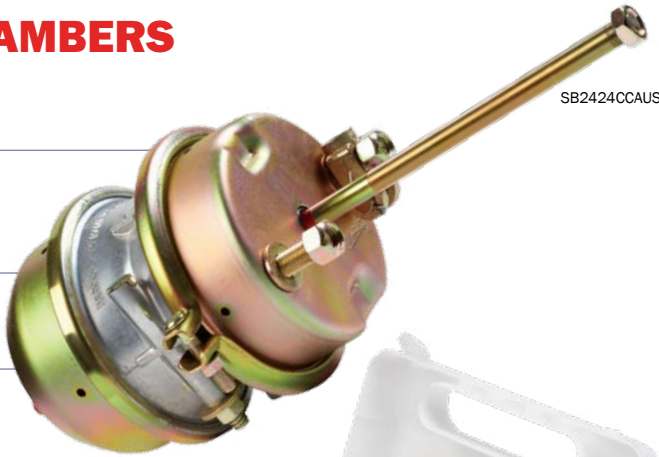

TRP2306049  
**\$2095.00**

TRP1706053  
**\$2795.00**

**AUSTRALIAN  
MADE  
WITH 2 YEAR  
WARRANTY**

**BRAKE CHAMBERS**  
FROM  
**\$49.95**

SB2424CCAUS 24/24  
SB2430CCAUS 24/30  
SB3030CCAUS 30/30  
**\$49.95**

SB3030CCAUS-320  
30/30 Extended Shaft  
**\$59.95**

SB3636CCAUS  
36/36  
**\$99.95**

**WHEEL NUT INDICATORS**  
FROM  
**\$59.95**

**32mm Suits Most Euro Wheels**  
TRPWN132YC Wheel Nut Cover Pack of 20  
TRPWN132YCL Long Wheel Nut Cover  
Pack of 20  
**\$59.95**