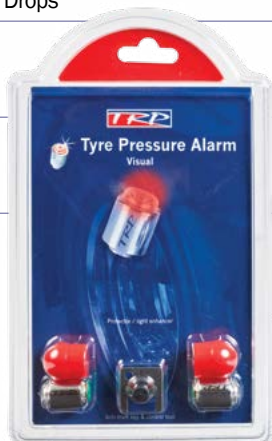

TRP255 K104 One Piece  
1999-2015  
**\$407.00**

TRP213

## TYRE PRESSURE ALARM

FROM  
**\$54.95**

Easy to Install  
Visual Sensor Alerts When  
Tyre Pressure Drops

1962494  
Pack of 2  
**\$54.95**

1962493  
Pack of 6  
**\$162.95**

1962494