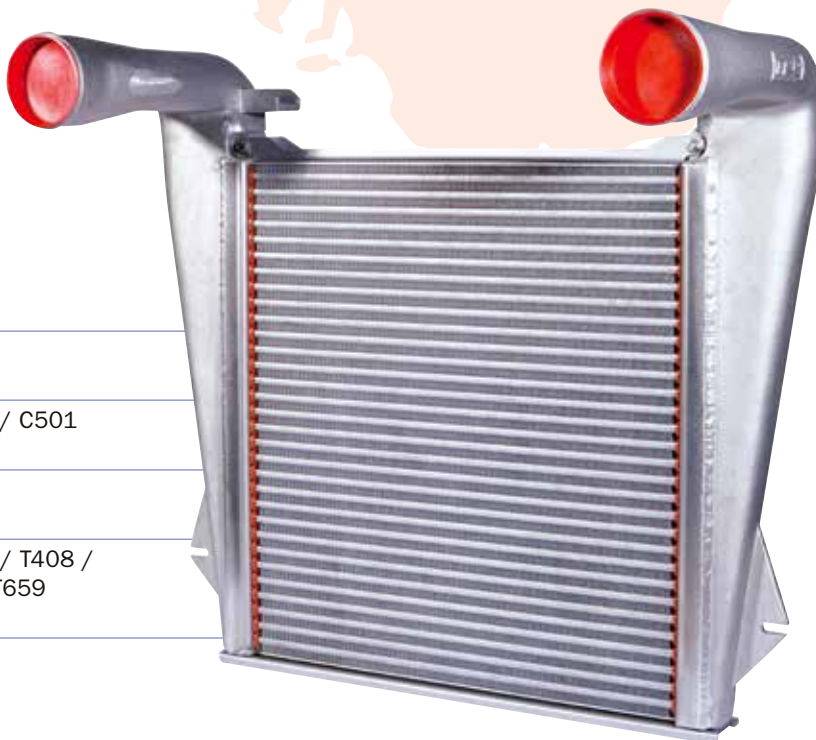

**CHARGE
AIR COOLER**
FROM
$1,575

TRP1604892 Suits K100 / K104
$1,575

TRP1405115 Suits T904 / T950 / C500 / C501
$1,575

TRP2306049 Suits T404 / T604 / T650
$2,095

TRP1706053 Suits C508 / C509 / T403 / T408 /
T409 / T409SAR/ T608 / T609 / T658/ T659
$2,795